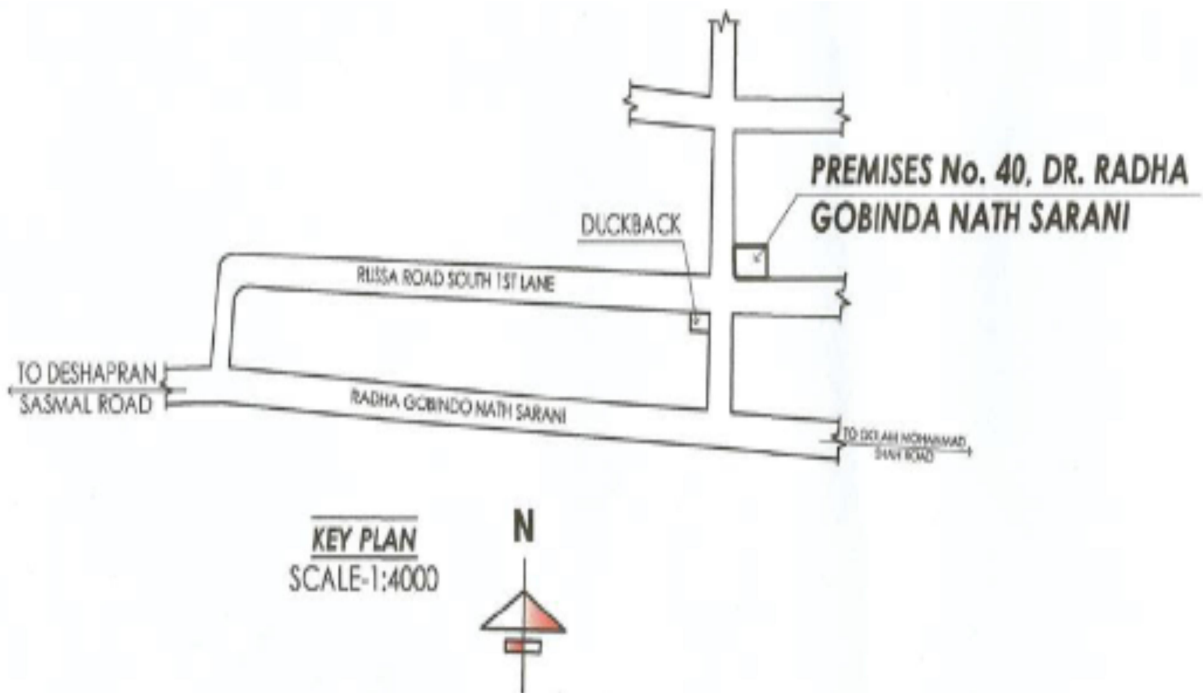

Saarbian Infrastructures

27, Russa Road, South 2nd Lane, Kolkata - 700 033
Phone : 65555752

LOCATION MAP WITH LATITUDE AND LONGITUDE OF THE PROJECT NAMED JAGADDHATRI ENCLAVE at 40, Dr. Radha Gobinda Nath Sarani, Kolkata - 700033, PO – Tollygaunge, PS – Golf Green (previously Jadavpur), under Ward No. 94 of Borough – X of KMC, WB, India

Latitude: 22.49907059907176, Longitude: 88.34951030416627

SAARBAN INFRASTRUCTURES
Deepankar
Partner